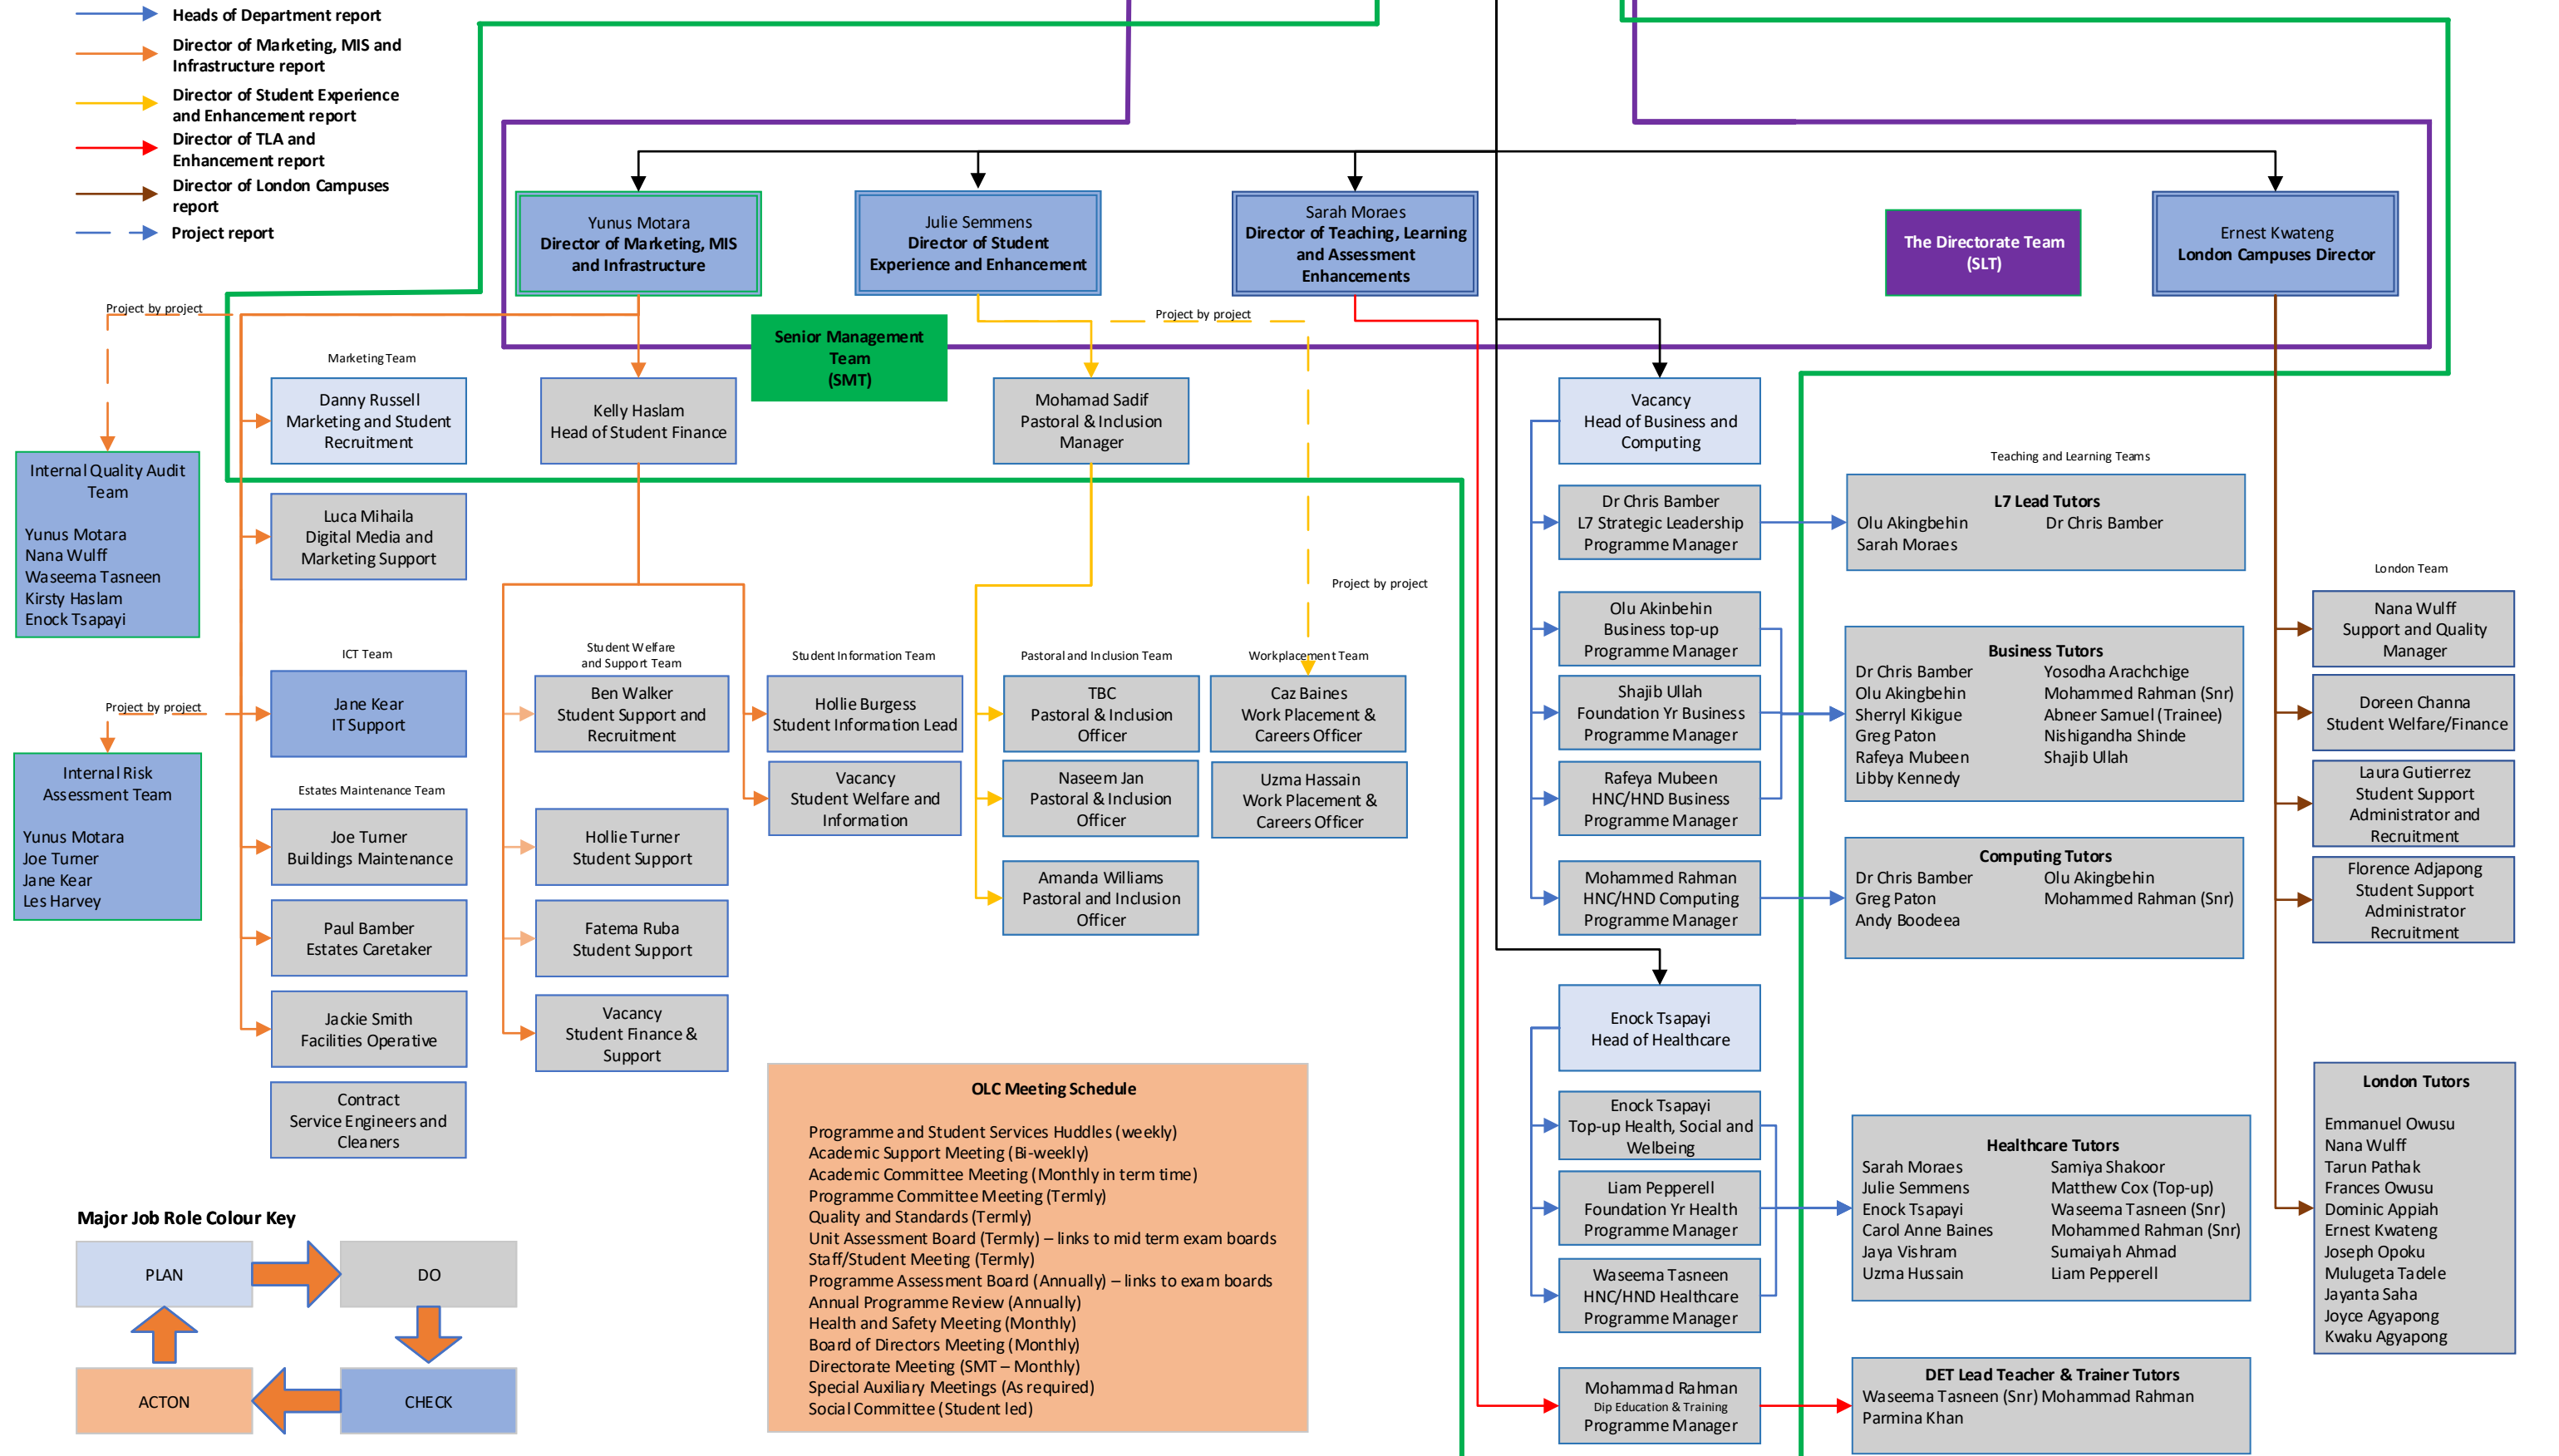

OLC (Europe) Ltd.

College of Excellence in Higher Education

Organisational Chart

Updated 18th July 2023

Arrow Type Key

- Reporting to the Principal
- Heads of Department report
- Director of Marketing, MIS and Infrastructure report
- Director of Student Experience and Enhancement report
- Director of TLA and Enhancement report
- Director of London Campuses report
- Project report

Major Job Role Colour Key