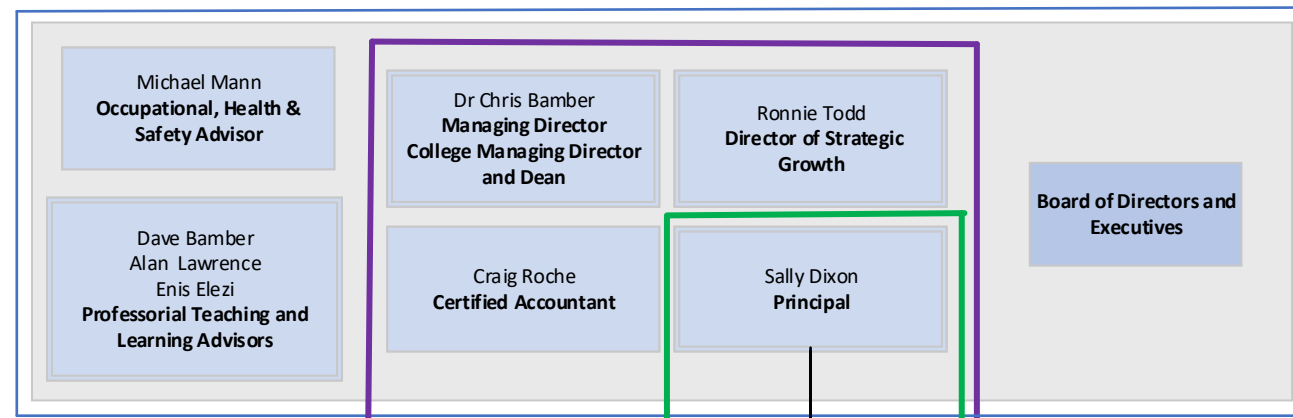

OLC (Europe) Ltd.

College of Excellence in Higher Education

Organisational Chart

Updated 18th July 2023

Arrow Type Key

- Reporting to the Principal
- Heads of Department report
- Director of Marketing, MIS and Infrastructure report
- Director of Student Experience and Enhancement report
- Director of TLA and Enhancement report
- Director of London Campuses report
- Project report

Major Job Role Colour Key