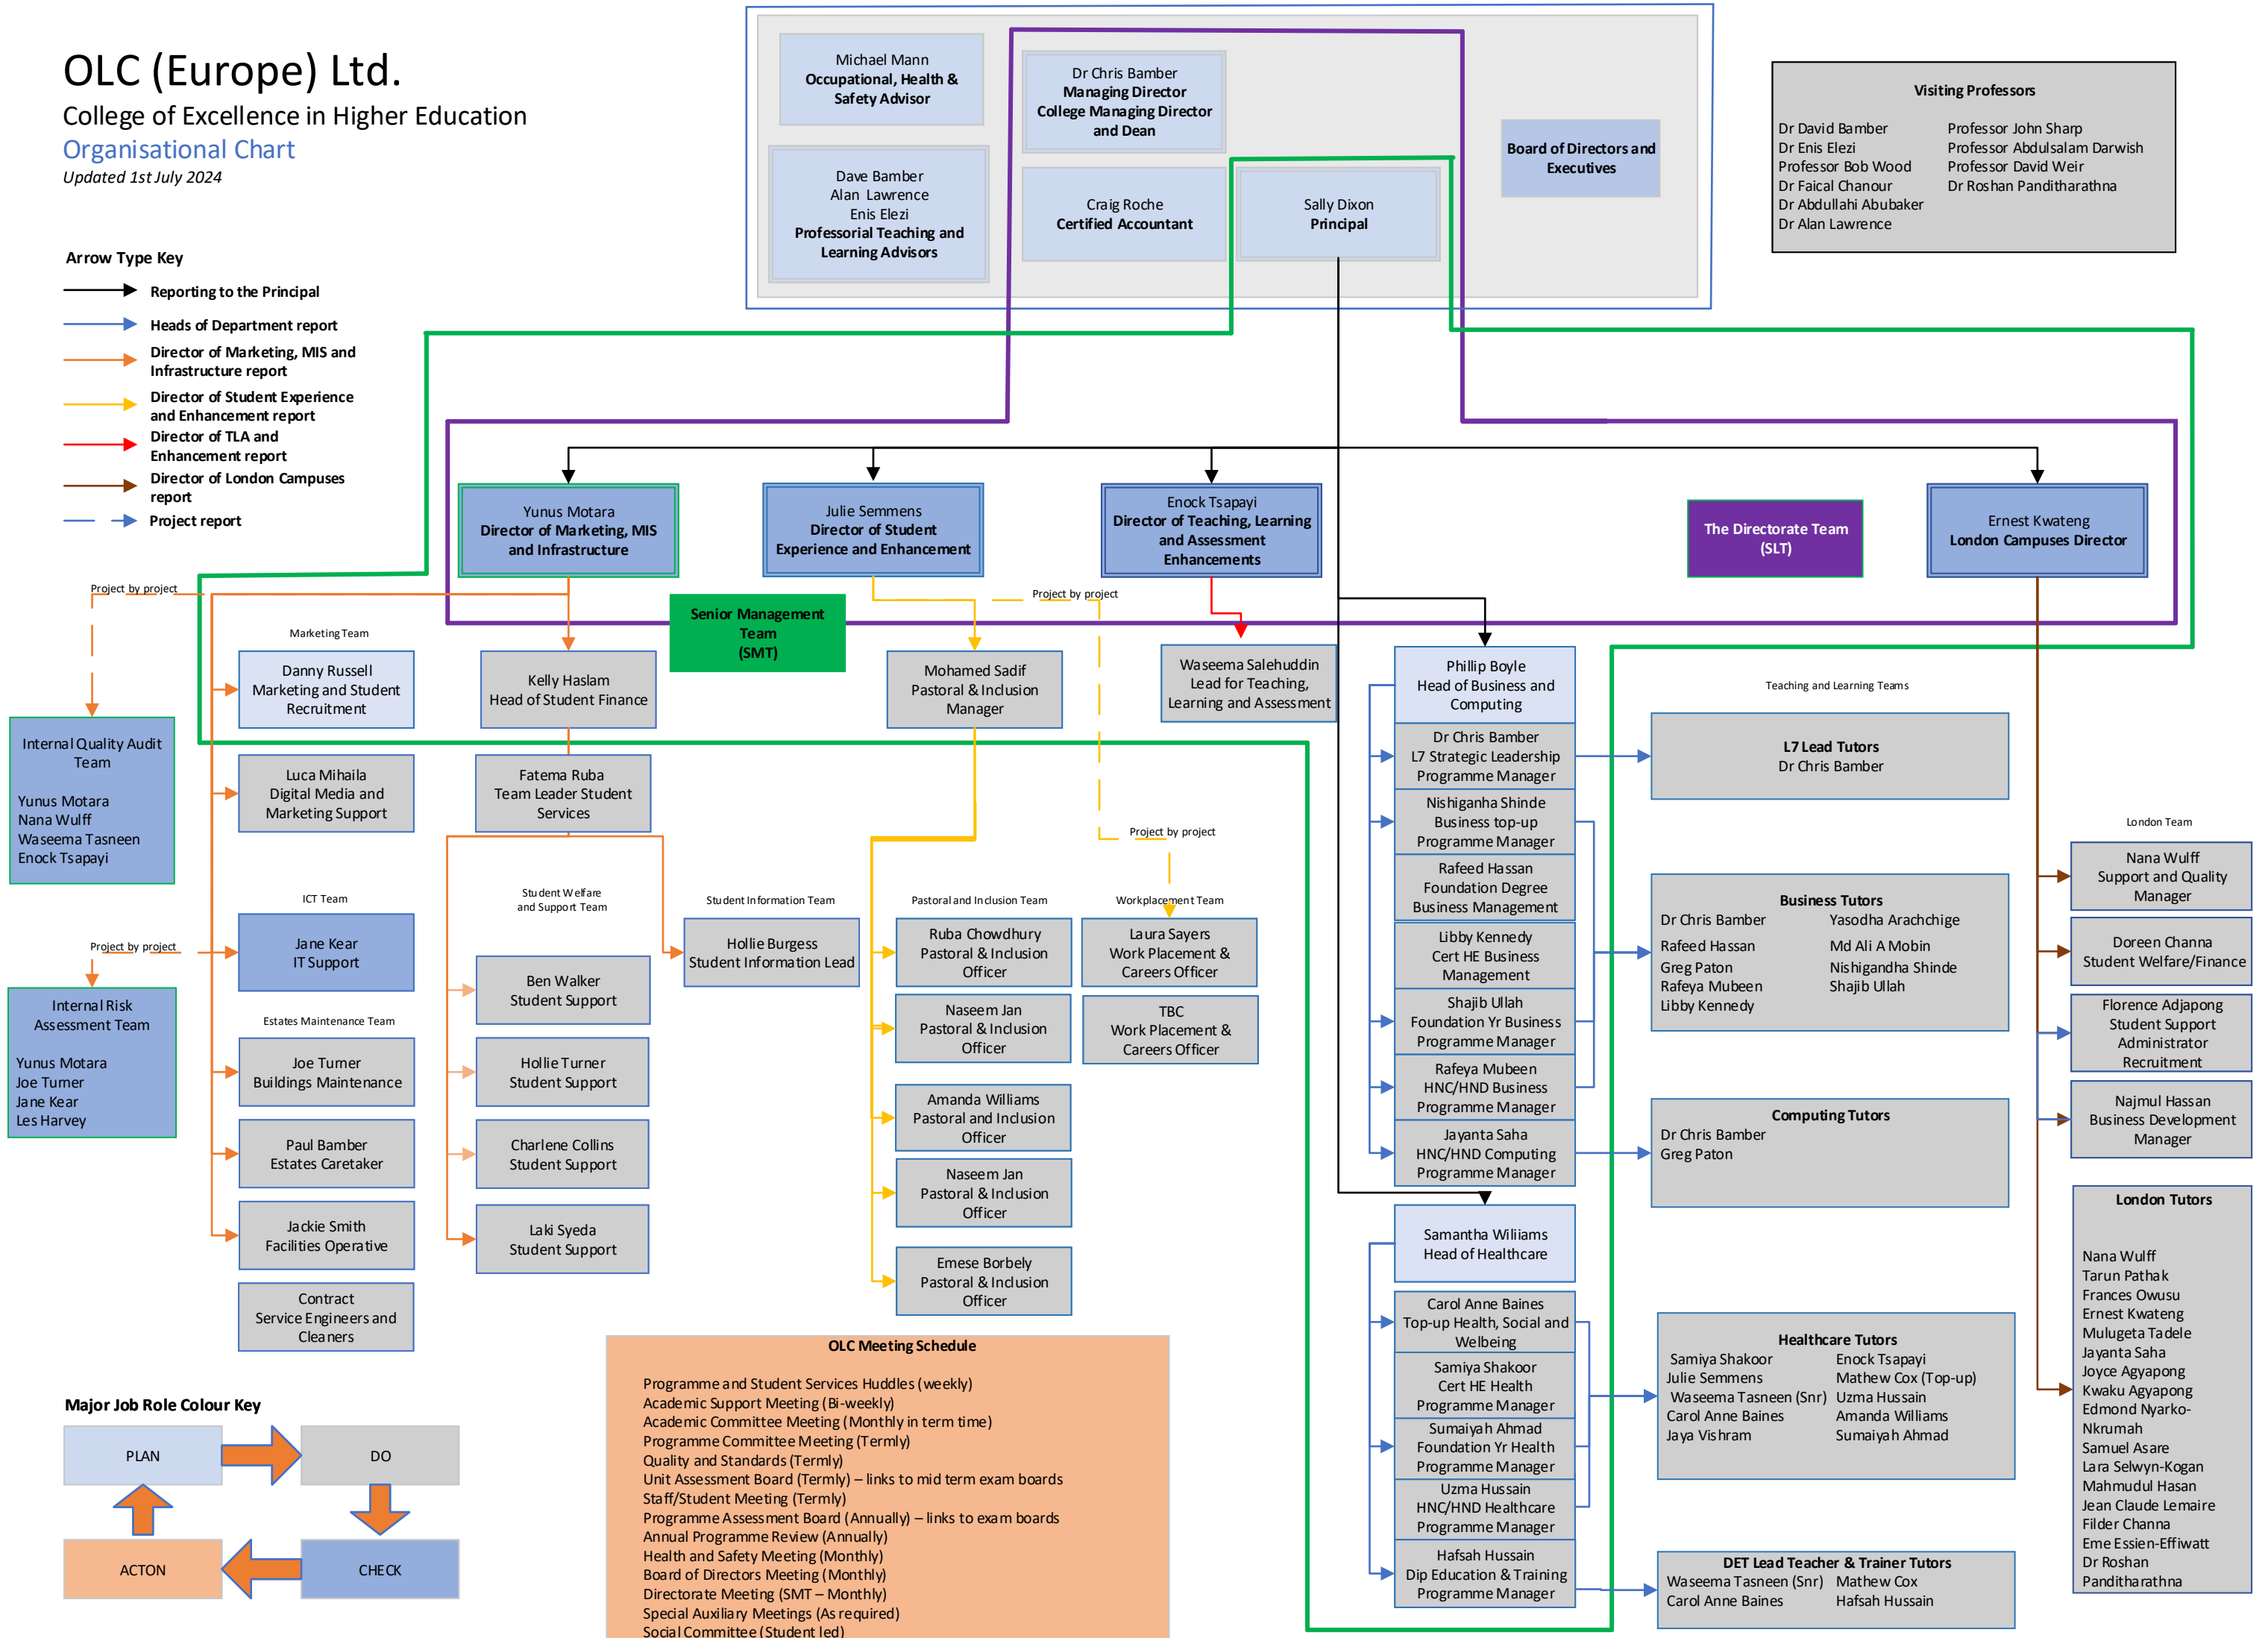

OLC (Europe) Ltd.

College of Excellence in Higher Education

Organisational Chart

Updated 1st July 2024

Arrow Type Key

- Reporting to the Principal
- Heads of Department report
- Director of Marketing, MIS and Infrastructure report
- Director of Student Experience and Enhancement report
- Director of TLA and Enhancement report
- Director of London Campuses report
- Project report

Project by project

Major Job Role Colour Key